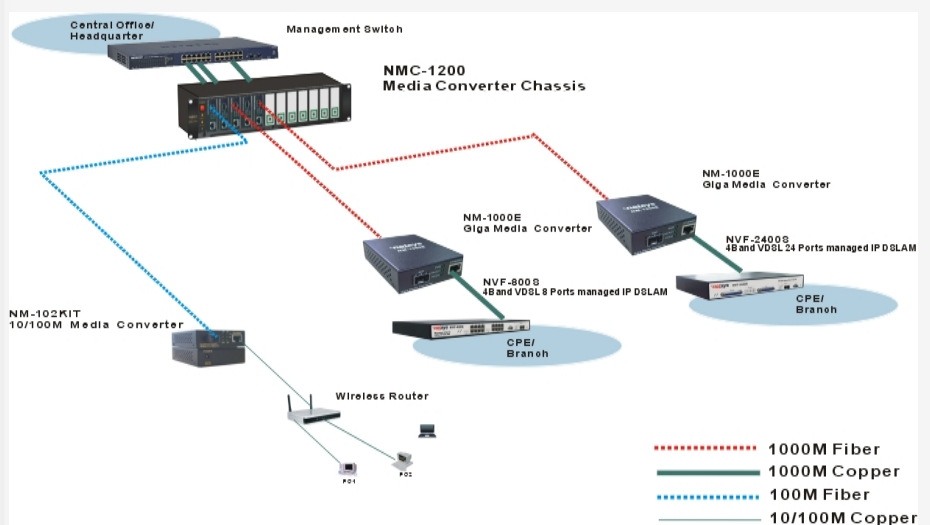

Application Diagram

For more product information, visit us on the web www.netsys.com.tw

Order Information: NMC-1200 (Media Converter Chassis)

9F., No. 208, Sec. 3, Datong Rd., Xizhi Dist., New Taipei City 221, Taiwan (R.O.C.)
TEL: 886-2-8647-3456 FAX: 886-2-8647-1120 sales@netsys.com.tw